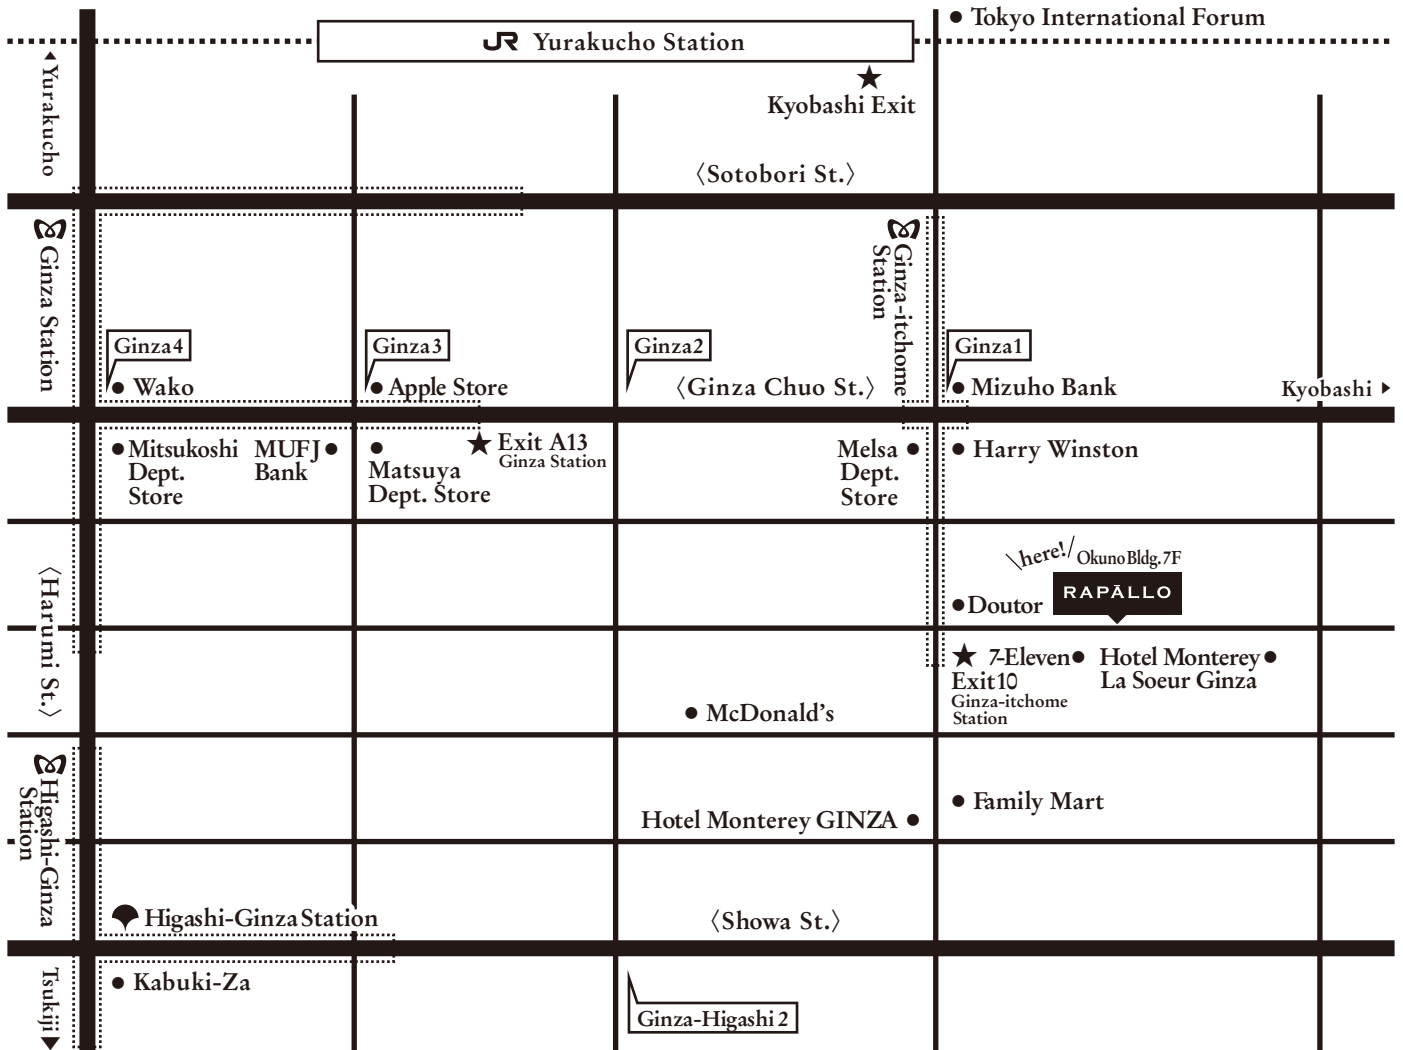

RAPALLO

RAPALLO Co., Ltd.

7F Okuno Bldg., 1-9-8, Ginza, Chuo-ku, Tokyo JAPAN

Telephone: 03-3562-0581 Fax: 03-3562-0582

ACCESS

- Tokyo Metro Yurakucho Line.
[Ginza-itchohome Station] 1-min. walk from Exit10
- Tokyo Metro Ginza Line, Hibiya Line and Marunouchi Line
[Ginza Station] 5-min. walk from Exit A13
- JR Yamanote Line, Keihin-Tohoku Line
[Yurakucho Station] 10-min. walk from Kyobashi Exit